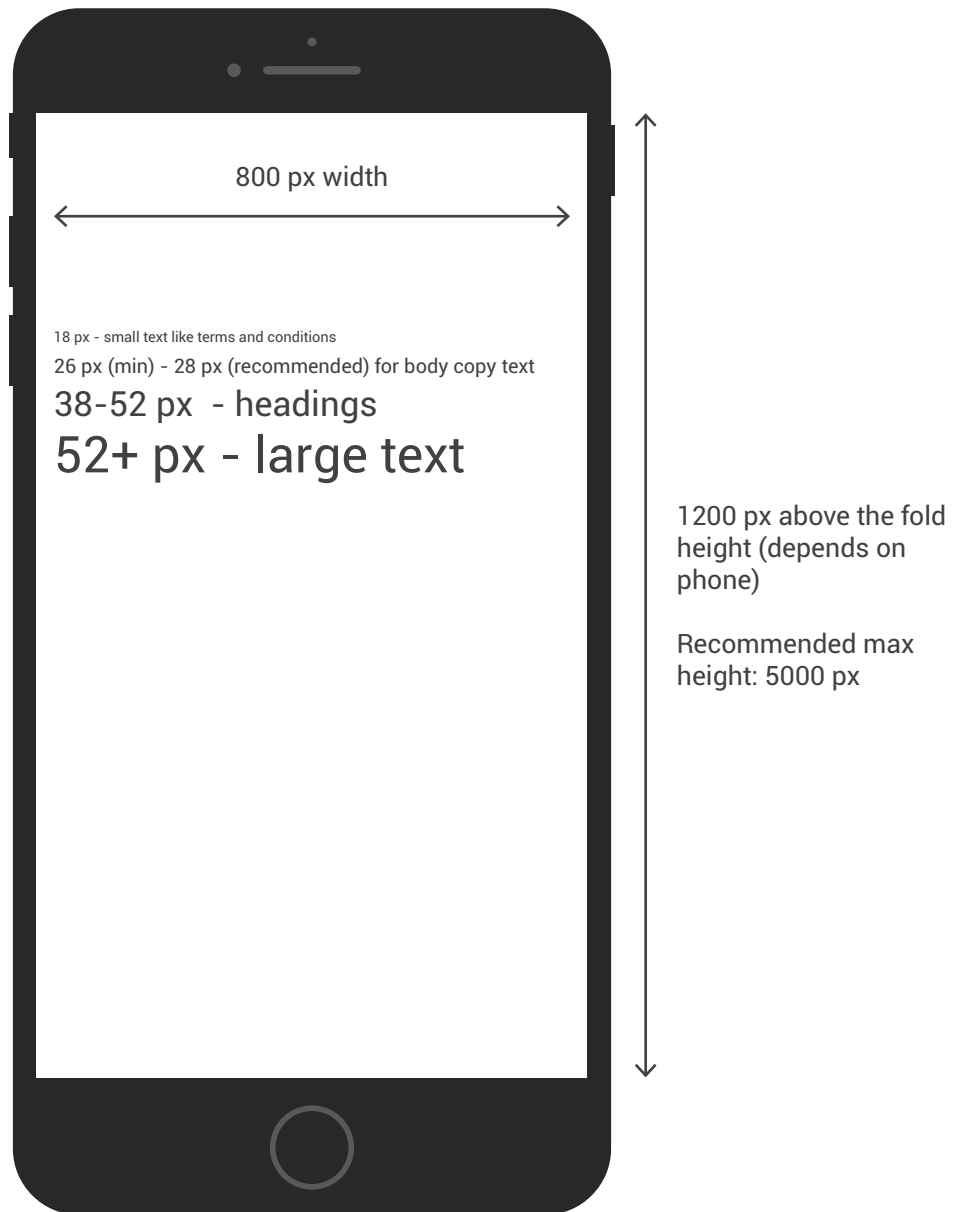

Set up design in Photoshop or Illustrator as 800 px, RGB, 72 dpi

Save As: JPEG or PNG

Keep file size low for optimum viewing, depending on size:
under 1 MB for large files, 100 KB for small files